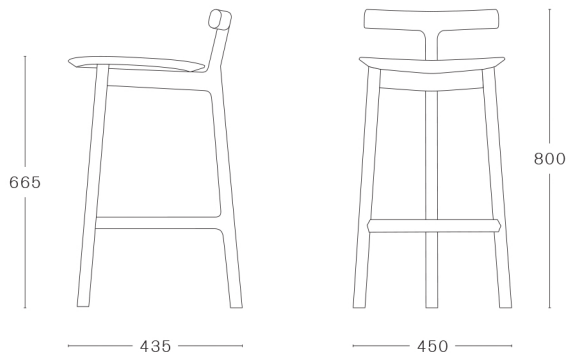

MC 7 RADICE CHAIR

ASH FRAME

REMOVABLE UPHOLSTERY

Rohi Novum  
Leather  
COM\*  
COL\*

MAX. PER BOX	GROSS WEIGHT	VOLUME	BOX SIZE
1 CHAIR	CA. kg 5,50	0,13 m <sup>3</sup>	430 x 475 x 640 mm

\*FABRIC REQUIRED  
1 PCS: LIN MTRS 0,50 (H 1,40 m)  
MORE PCS: TO BE CHECKED

LEATHER REQUIRED  
1 PCS: 0,5 m<sup>2</sup>

SAMPLE REQUIRED FOR APPROVAL

MC 7 RADICE COUNTER STOOL

ASH FRAME

REMOVABLE UPHOLSTERY

Rohi Novum  
Leather  
COM\*  
COL\*

MAX. PER BOX	GROSS WEIGHT	VOLUME	BOX SIZE
1 STOOL	CA. kg 6,50	0,20 m <sup>3</sup>	490 x 475 x 845 mm

\*FABRIC REQUIRED  
1 PCS: LIN MTRS 0,50 (H 1,40 m)  
MORE PCS: TO BE CHECKED

LEATHER REQUIRED  
1 PCS: 0,5 m<sup>2</sup>

SAMPLE REQUIRED FOR APPROVAL