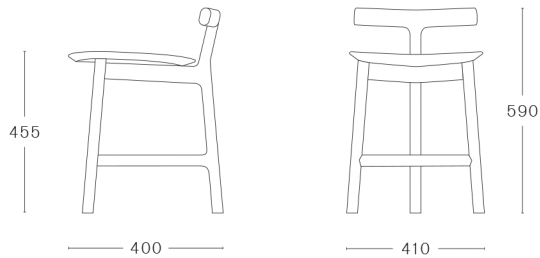

MC 7 RADICE CHAIR

ASH FRAME

REMOVABLE UPHOLSTERY

Rohi Novum  
Leather  
COM\*  
COL\*

MAX. PER BOX	GROSS WEIGHT	VOLUME	BOX SIZE
1 CHAIR	CA. kg 5,50	0,13 m <sup>3</sup>	430 x 475 x 640 mm

\*FABRIC REQUIRED  
1 PCS: LIN MTRS 0,50 (H 1,40 m)  
MORE PCS: TO BE CHECKED

LEATHER REQUIRED  
1 PCS: 0,5 m<sup>2</sup>

SAMPLE REQUIRED FOR APPROVAL

MC 7 RADICE COUNTER STOOL

ASH FRAME

REMOVABLE UPHOLSTERY

Rohi Novum  
Leather  
COM\*  
COL\*

MAX. PER BOX	GROSS WEIGHT	VOLUME	BOX SIZE
1 STOOL	CA. kg 6,50	0,20 m <sup>3</sup>	490 x 475 x 845 mm

\*FABRIC REQUIRED  
1 PCS: LIN MTRS 0,50 (H 1,40 m)  
MORE PCS: TO BE CHECKED

LEATHER REQUIRED  
1 PCS: 0,5 m<sup>2</sup>

SAMPLE REQUIRED FOR APPROVAL