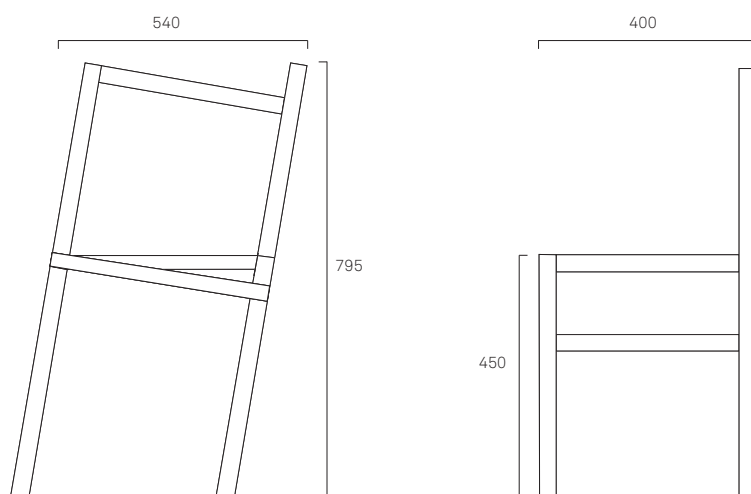

9.5 °

Design	Rasmus Bækkel Fex
Year	2009
Typology	Chair
Collection	Signature
Origin	Sweden
Material	Ash
Finish	Stained black

Product	Item No.	EAN code
9.5 Chair Black	950	5712828231096
9.5 Chair Natural	951	5712828095018