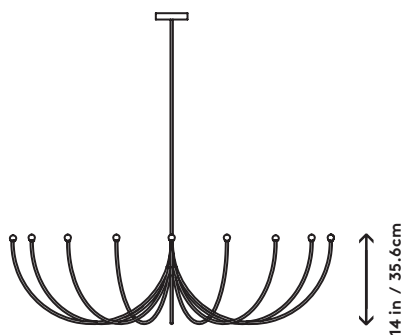

## Arca Single Tier - Large

Philippe Malouin, 2017

<b>Product Type</b>	Chandelier
<b>Materials</b>	Brass, Glass
<b>Dimensions</b>	L 50" x W 50" x H 14" L 127cm x W 127cm x H 35.6cm
<b>Finishes</b>	<ul style="list-style-type: none"> <li>● Satin Blackened Brass</li> <li>● Nickel Chrome</li> <li>○ Glossy White Powder Coat</li> </ul>
<b>Weight</b>	9 lbs 4 kgs
<b>Shipping</b>	<b>Crated</b> L55" x W 55" x H 17" L 137.7cm x W 137.7cm x H 43.2cm
<b>Shipping Weight</b>	160 lbs 72.6 kgs
<b>Lead Time</b>	8-10 weeks
<b>Light Source</b>	LED/CRI 90 2700k 786lm 8.6W
<b>LED Driver</b>	Universal 120-277VAC input ESS015W-0350-32
<b>Dimming</b>	Triac, ELV, & 0-10v
<b>Canopy</b>	Dia 6" / Dia 12.7cm Canopy (Provided)
<b>Drop Length</b>	36" / 91.4cm drop provided Drops longer than 36" will incur a fee. Custom drops are made per order and cannot be adjusted on site.

### UPON ORDERING THIS FIXTURE

Specify the required drop length, dimming type, and if the driver will be installed locally or remotely.