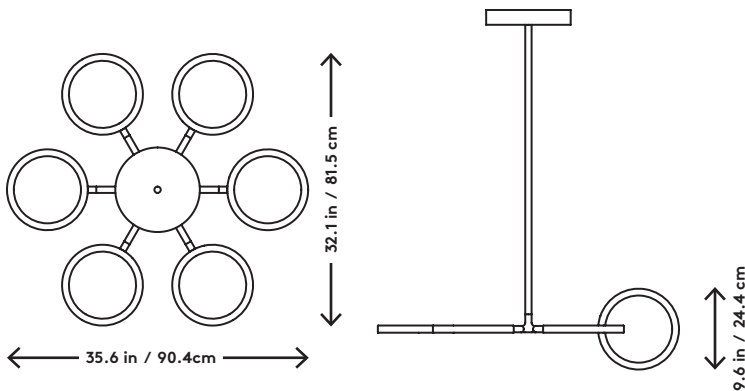

Discus Pendant 6

Jamie Gray, 2021

Product Type	Pendant
Materials	Brass, Aluminum, Glass
Dimensions	L 35.6" x W 32.1" x H 9.6" L 90.4cm x W 81.5cm x H 24.4 cm
Finishes	● Satin Brass ● Satin Blackened Brass
Weight	20 lbs 9 kgs
Shipping	Carton L 40" x W 40" x H 4" L 101.6 cm x W 101.6 cm x H 10.2 cm
Shipping Weight	30 lbs 13.6 kgs
Lead Time	8-10 weeks
Light Source	3528 LEDs 2700k or 3000k 2522lm 81W 120V / 220V input
LED Driver	NPF-120D-24
Dimming	0-10V
Canopy	Dia 10.75" x H 1.75" / Dia 27.3cm x H 4.45cm
Drop Length	36" / 91.4cm drop provided. Drops longer than 36" will incur a fee. Custom drops are made per order and cannot be adjusted on site.
Certification	UL, CE

UPON ORDERING THIS FIXTURE

Specify the required drop length, LED color temperature and if the driver will be installed locally or remotely.