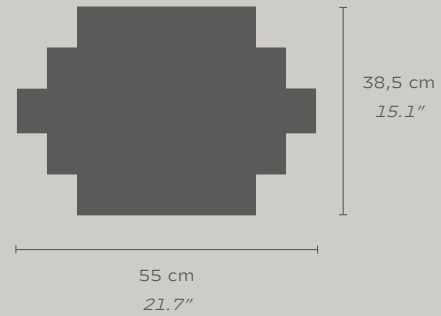

MOKKO

CADENCE STOOL

The Cadence Stool is inspired by the simplicity and power of the rhythmic stepped brickwork visible in the architecture of Amsterdam's 'South Plan' area; the city development plan designed by H.P. Berlage in 1915. A flow of rhythmic volumes and shade lines. The Cadence stool functions as seating matching the table collection or as an individual side table.

Designed by Aad Bos and crafted in the Netherlands.

MATERIALS

- Solid European oak or American walnut
- Color and finish of choice

DIMENSIONS

L:55 x W:38,5 x H:45 cm
21.7"L x 15.1"W x 17.7"H

CUSTOMIZE

This product is customizable at request.