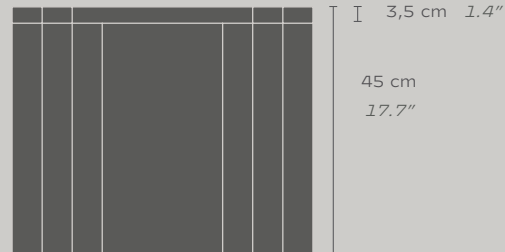

MOKKO

CADENCE STOOL

The Cadence Stool is inspired by the simplicity and power of the rhythmic stepped brickwork visible in the architecture of Amsterdam's 'South Plan' area; the city development plan designed by H.P. Berlage in 1915. A flow of rhythmic volumes and shade lines. The Cadence stool functions as seating matching the table collection or as an individual side table.

Designed by Aad Bos and crafted in the Netherlands.

MATERIALS

- Solid European oak or American walnut
- Color and finish of choice

DIMENSIONS

L:55 x W:38,5 x H:45 cm
21.7"L x 15.1"W x 17.7"H

CUSTOMIZE

This product is customizable at request.