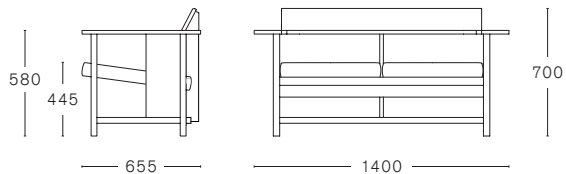

MAX. PER BOX	GROSS WEIGHT	VOLUME	BOX SIZE
1 LOUNGE	CA. kg 20,00	0,45 m ³	875 × 700 × 735 mm

2 SEATER
ASH FRAME
OAK FRAME

MAX. PER BOX	GROSS WEIGHT	VOLUME	BOX SIZE
1 LOUNGE	CA. kg 33,00	0,74 m ³	1430 × 700 × 735 mm

SAMPLE REQUIRED FOR APPROVAL

2 SEATER

OAK FRAME
NON REMOVABLE LEATHER UPHOLSTERY
Dani Acquario
COL*

MAX. PER BOX	GROSS WEIGHT	VOLUME	BOX SIZE
1 LOUNGE	CA. kg 35,00	0,74 m ³	1430 x 700 x 735 mm

*LEATHER REQUIRED
1 PCS: 2,00 m²
MORE PCS: TO BE CHECKED

SAMPLE REQUIRED FOR APPROVAL

MC 10 CLERICI TABLE

2400 X 1000 MM

NATURAL ASH

MAX. PER BOX	GROSS WEIGHT	VOLUME	BOX SIZE
1 TABLE	CA. kg 72,50	0,61 m ³	2470 x 1070 x 230 mm

3000 X 1000 MM

NATURAL ASH

MAX. PER BOX	GROSS WEIGHT	VOLUME	BOX SIZE
1 TABLE	CA. kg 78,00	0,76 m ³	3070 x 1070 x 230 mm

IROKO (for outdoor use)

MAX. PER BOX	GROSS WEIGHT	VOLUME	BOX SIZE
1 TABLE	CA. kg 18,50	0,33 m ³	600 x 450 x 1150 mm

FINISHINGS

ASH

NATURAL

GREY
RAL 7031

RED
RAL 2002

OAK