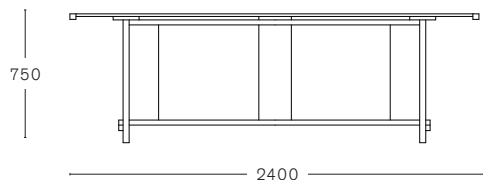

MAX. PER BOX	GROSS WEIGHT	VOLUME	BOX SIZE
1 LOUNGE	CA. kg 20,00	0,45 m ³	875 × 700 × 735 mm

2 SEATER
ASH FRAME
OAK FRAME

MAX. PER BOX	GROSS WEIGHT	VOLUME	BOX SIZE
1 LOUNGE	CA. kg 33,00	0,74 m ³	1430 × 700 × 735 mm

SAMPLE REQUIRED FOR APPROVAL

2 SEATER

OAK FRAME
NON REMOVABLE LEATHER UPHOLSTERY
Dani Acquario
COL*

MAX. PER BOX	GROSS WEIGHT	VOLUME	BOX SIZE
1 LOUNGE	CA. kg 35,00	0,74 m ³	1430 x 700 x 735 mm

*LEATHER REQUIRED
1 PCS: 2,00 m²
MORE PCS: TO BE CHECKED

SAMPLE REQUIRED FOR APPROVAL

MC 10 CLERICI TABLE

2400 X 1000 MM

NATURAL ASH

MAX. PER BOX	GROSS WEIGHT	VOLUME	BOX SIZE
1 TABLE	CA. kg 72,50	0,61 m ³	2470 x 1070 x 230 mm

3000 X 1000 MM

NATURAL ASH

MAX. PER BOX	GROSS WEIGHT	VOLUME	BOX SIZE
1 TABLE	CA. kg 78,00	0,76 m ³	3070 x 1070 x 230 mm

IROKO (for outdoor use)

MAX. PER BOX	GROSS WEIGHT	VOLUME	BOX SIZE
1 TABLE	CA. kg 18,50	0,33 m ³	600 x 450 x 1150 mm

FINISHINGS

ASH

NATURAL

GREY
RAL 7031

RED
RAL 2002

OAK