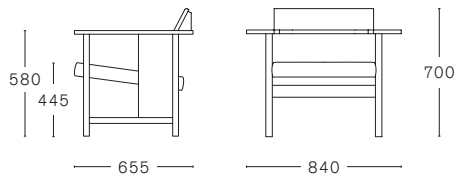

MC 10 CLERICI LOUNGE UPHOLSTERY

ONE SEAT

OAK FRAME
NON REMOVABLE LEATHER UPHOLSTERY
Dani Acquario
COL*

MAX. PER BOX	GROSS WEIGHT	VOLUME	BOX SIZE
1 LOUNGE	CA. kg 22,00	0,45 m³	875 x 700 x 735 mm

*LEATHER REQUIRED
1 PCS: 1,00 m²
MORE PCS: TO BE CHECKED

SAMPLE REQUIRED FOR APPROVAL