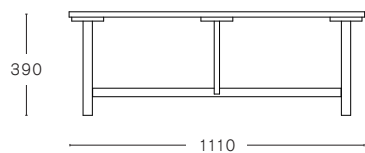

SAMPLE REQUIRED FOR APPROVAL

2 SEATER

OAK FRAME
NON REMOVABLE LEATHER UPHOLSTERY
Dani Acquario
COL*

MAX. PER BOX	GROSS WEIGHT	VOLUME	BOX SIZE
1 LOUNGE	CA. kg 35,00	0,74 m ³	1430 x 700 x 735 mm

*LEATHER REQUIRED
1 PCS: 2,00 m²
MORE PCS: TO BE CHECKED

SAMPLE REQUIRED FOR APPROVAL

MC 10 CLERICI TABLE

2400 X 1000 MM

NATURAL ASH

MAX. PER BOX	GROSS WEIGHT	VOLUME	BOX SIZE
1 TABLE	CA. kg 72,50	0,61 m ³	2470 x 1070 x 230 mm

3000 X 1000 MM

NATURAL ASH

MAX. PER BOX	GROSS WEIGHT	VOLUME	BOX SIZE
1 TABLE	CA. kg 78,00	0,76 m ³	3070 x 1070 x 230 mm

IROKO (for outdoor use)

MAX. PER BOX	GROSS WEIGHT	VOLUME	BOX SIZE
1 TABLE	CA. kg 18,50	0,33 m ³	600 x 450 x 1150 mm

FINISHINGS

ASH

NATURAL

GREY
RAL 7031

RED
RAL 2002

OAK