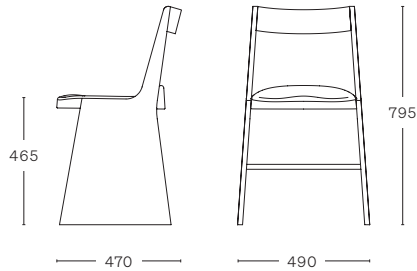

## FRONDA CHAIR

- Natural pine frame with black or green steel seat
- Black pine frame with black steel seat
- Natural pine frame with silver or copper steel seat
- Grey pine frame with silver steel seat
- Pine frame with non removable upholstery: - Kvadrat Planum

## FRONDA LOW STOOL

- Natural pine frame with black or green steel seat
- Black pine frame with black steel seat
- Natural pine frame with silver or copper steel seat
- Grey pine frame with silver steel seat
- Pine frame with non removable upholstery: - Kvadrat Planum

## FRONDA TABLE

- Sizes:
- 2000 x 900 mm
  - 2400 x 900 mm with 4 x EU socket outlet

- Natural pine frame with FENIX NTM® top

- Bachmann Connect Line 4 x socket outlet