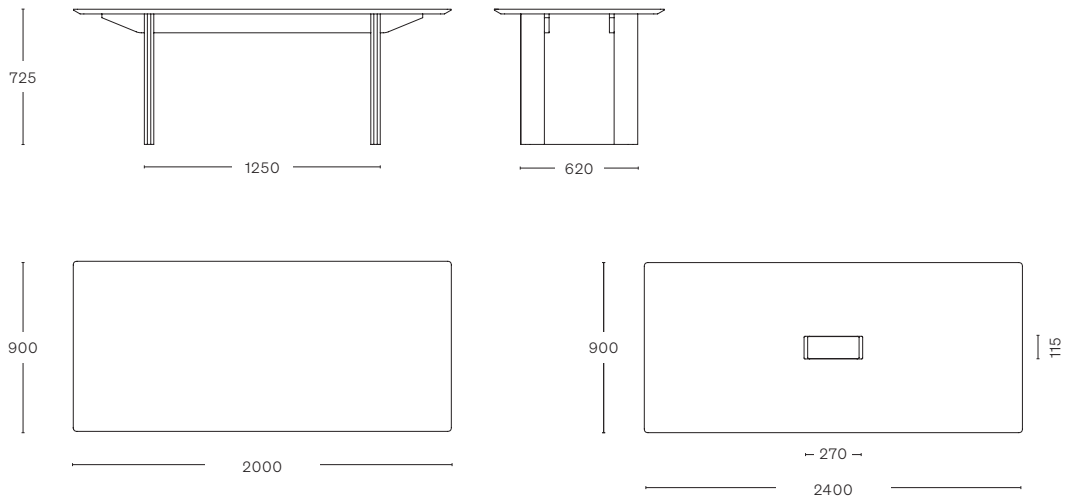

## FRONDA LOW STOOL

- Natural pine frame with black or green steel seat
- Black pine frame with black steel seat
- Natural pine frame with silver or copper steel seat
- Grey pine frame with silver steel seat
- Pine frame with non removable upholstery: - Kvadrat Planum

## FRONDA TABLE

- Sizes:
- 2000 x 900 mm
  - 2400 x 900 mm with 4 x EU socket outlet

- Natural pine frame with FENIX NTM® top

- Bachmann Connect Line 4 x socket outlet