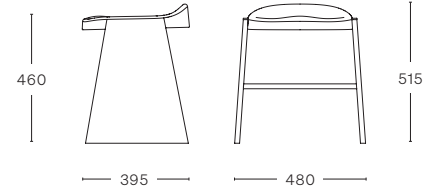

## FRONDA CHAIR

- Natural pine frame with black or green steel seat
- Black pine frame with black steel seat
- Natural pine frame with silver or copper steel seat
- Grey pine frame with silver steel seat
- Pine frame with non removable upholstery: - Kvadrat Planum

## FRONDA LOW STOOL

- Natural pine frame with black or green steel seat
- Black pine frame with black steel seat
- Natural pine frame with silver or copper steel seat
- Grey pine frame with silver steel seat
- Pine frame with non removable upholstery: - Kvadrat Planum

## FRONDA TABLE

- Sizes:
- 2000 x 900 mm
  - 2400 x 900 mm with 4 x EU socket outlet

- Natural pine frame with FENIX NTM® top

- Bachmann Connect Line 4 x socket outlet