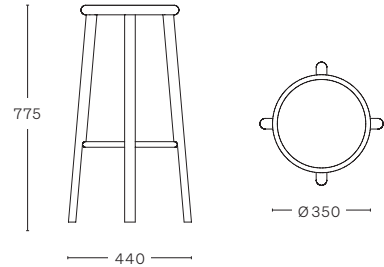

SOLO BAR STOOL

- Ash frame
- Oak frame
- Bicolour on oak