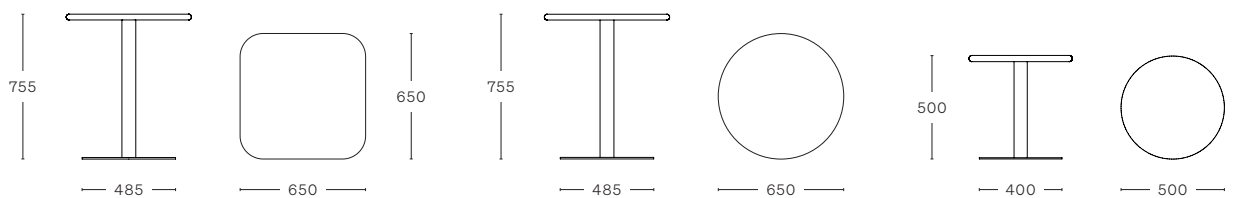

## SOLO TABLE

Sizes:  
 - 650 × 650 mm  
 - Ø 650 mm (round)

- Ash frame
- Oak frame

## SOLO TABLE METAL BASE

· Metal base plate  
 Sizes:  
 - 650 × 650 mm  
 - Ø 650 mm (round)  
 - Ø 500 mm (round)

- Ash frame
- Oak frame