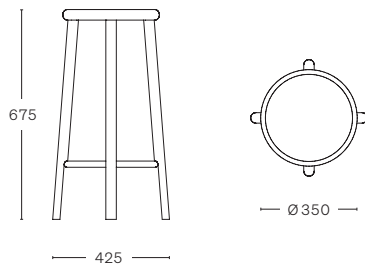

SOLO COUNTER STOOL

- Ash frame
- Oak frame
- Bicolour on oak