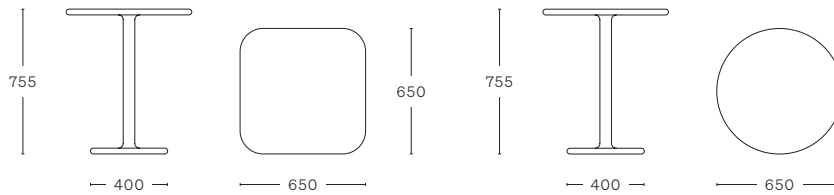

## SOLO TABLE

Sizes:  
 - 650 × 650 mm  
 - Ø 650 mm (round)

- Ash frame
- Oak frame

## SOLO TABLE METAL BASE

· Metal base plate  
 Sizes:  
 - 650 × 650 mm  
 - Ø 650 mm (round)  
 - Ø 500 mm (round)

- Ash frame
- Oak frame