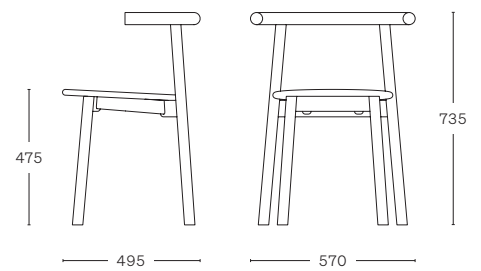

SOLO CHAIR

- Ash frame
- Ash frame with non removable upholstery:
  - Sweet Leather
- Oak frame
- Oak frame with non removable upholstery:
  - Sweet Leather

- Stackable ×3