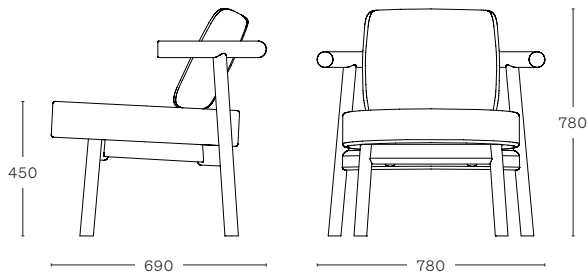

SOLO LOUNGE

- Ash frame with non removable upholstery:
  - Gabriel Mica
  - Kvadrat Canvas 2
  - Sørensen Dunes®
  - Sørensen Envy

- Removable covers option