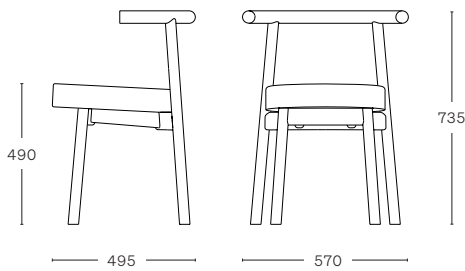

SOLO SOFT

- Ash frame with non removable upholstery:
  - Gabriel Mica
  - Kvadrat Canvas 2
  - Sørensen Dunes®
  - Sørensen Envy

- Removable covers option