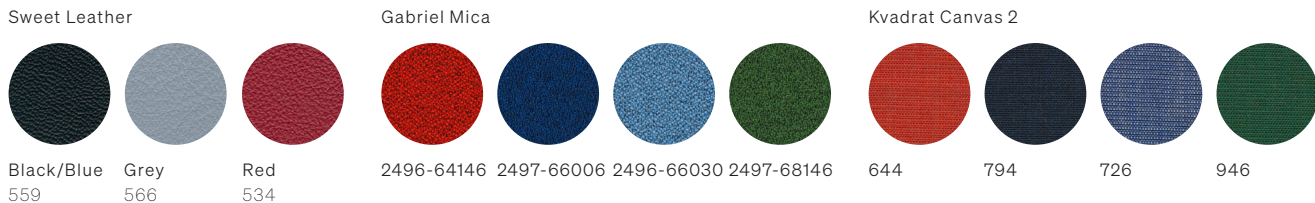

UPHOLSTERY