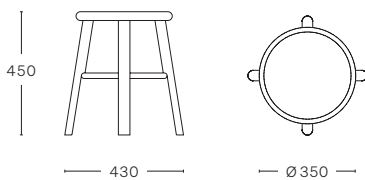

## SOLO TABLE

Sizes:  
 - 650 × 650 mm  
 - Ø 650 mm (round)

- Ash frame
- Oak frame

## SOLO TABLE METAL BASE

· Metal base plate  
 Sizes:  
 - 650 × 650 mm  
 - Ø 650 mm (round)  
 - Ø 500 mm (round)

- Ash frame
- Oak frame