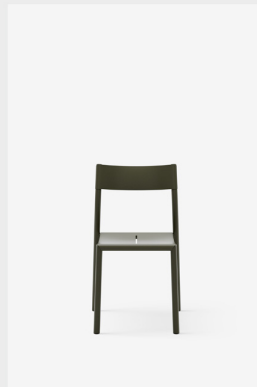

## May Chair

The May series takes the New Works universe alfresco with outdoor furniture for the garden, patio, or balcony. Made from powder coated steel, this hard-wearing furniture family consists of stackable chairs with and without armrests and tables in two lengths, harmoniously coordinated to complement each other.

### Product highlights

- Part of a family ensemble consisting of the May Chair, Armchair and Tables.
- Features an outdoor powder coating.
- Suitable for use in both public and private settings.
- The May Chair is 8 pcs stackable.
- Made from steel for a heavy, qualitative feel.

### Material

The May Chair is made of steel and features a primer and top coat suitable for outdoor use. Its frame is made from bent steel tubes that are welded and polished, while the seat and back are cold-formed.

**Weight**

6 kg / 13.2 lbs

**Weight incl Packaging**

10 kg / 22 lbs

---

**Versions**

**Item No:** 42511  
**Variant:** Light Grey

**Item No:** 42510  
**Variant:** Dark Green