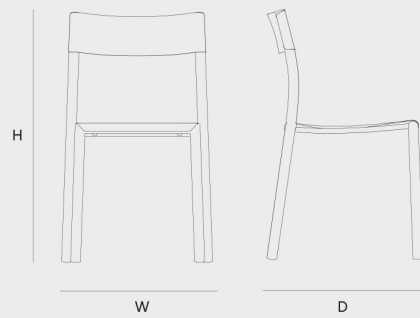

Dimensions

Height: 810 mm / 31.9"
Width: 480 mm / 18.9"
Depth: 500 mm / 19.7"
Seat Height: 450 mm / 17.7"
Seat Width: 390 mm / 15.4"
Seat Depth: 430 mm / 16.9"

Packaging Dimensions

Height: 1000 mm / 39.4"
Width: 550 mm / 21.7"
Depth: 950 mm / 37.4"

Weight

6 kg / 13.2 lbs

Weight incl Packaging

10 kg / 22 lbs