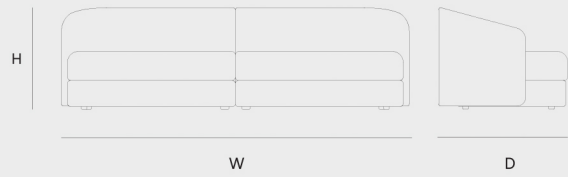

Dimensions

Height: 760 mm / 30"
Width: 2600 mm / 102.4"
Depth: 900 mm / 35.4"
Seat Height: 410 mm / 16.1"
Seat Width: 2300 mm / 90.6"
Seat Depth: 740 mm / 29.1"

Packaging Dimensions

Height: 1360 mm / 53.5"
Width: 760 mm / 29.9"
Depth: 920 mm / 36.2"