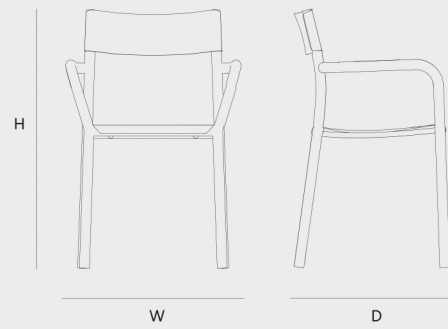

Dimensions

Height: 810 mm / 31.9"
Width: 560 mm / 22.1"
Depth: 500 mm / 19.7"
Seat Height: 450 mm / 17.7"
Seat Width: 390 mm / 15.4"
Seat Depth: 430 mm / 16.9"

Packaging Dimensions

Height: 1000 mm / 39.4"
Width: 700 mm / 27.6"
Depth: 950 mm / 37.4"

Weight

8 kg / 17.6 lbs

Weight incl Packaging

18 kg / 39.7 lbs