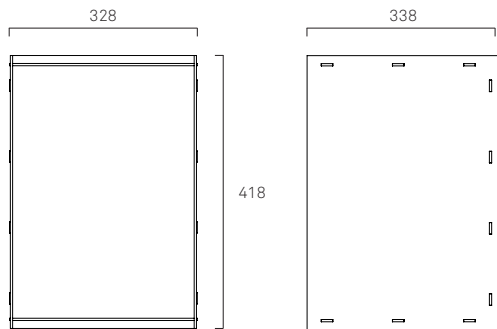

RIVET BOX

Design	Jonas Trampedach
Year	2014
Typology	Side Table
Collection	Signature
Origin	Lithuania
Material	Untreated aluminium

Product	Item No.	EAN code
Rivet Box	4120	5712828041206

MAINTENANCE OF RIVET BOX