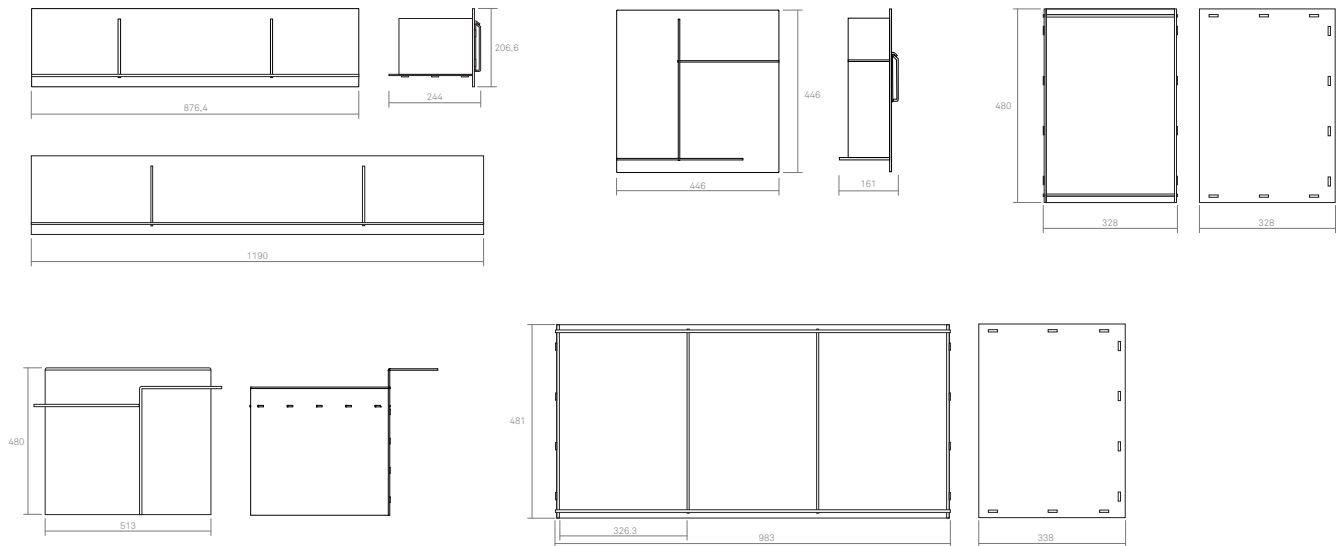

RIVET COLLECTION

Design Jonas Trapedach
Year 2014 - 2019
Typology Side Tables, Shelves
Collection Permanent Collection
Origin Lithuania
Material Untreated Aluminium

Product	Item No.	EAN code
Rivet Shelf Small	4110	5712828041107
Rivet Shelf Large	4115	5712828041152
Rivet Typecase	4175	5712828041756
Rivet Box	4120	5712828041206
Rivet Side Table	4130	5712828041305
Rivet Case	4160	5712828041602

SPECIFICATIONS

FRAMA