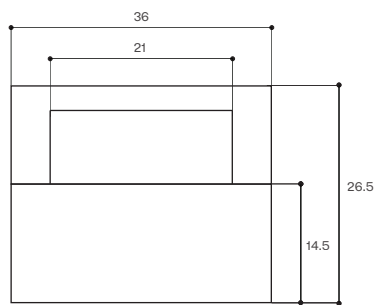

estudio

persona

block

chair

product type
loung chair

materials
wood, foam and fabric

color/finish
mohair/velvet
COM or COL available

dimensions
36"l x 30"w x 26.5"h

weight
92 lbs

environment
indoor

handmade in los angeles