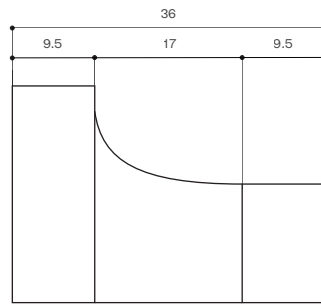

estudio

persona

block

chair

product type
loung chair

materials
wood, foam and fabric

color/finish
mohair/velvet
COM or COL available

dimensions
36"l x 30"w x 26.5"h

weight
92 lbs

environment
indoor

handmade in los angeles