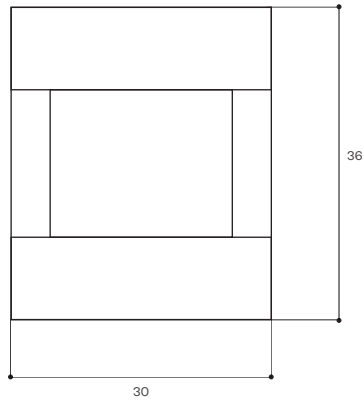

estudio

persona

block

chair

product type
loung chair

materials
wood, foam and fabric

color/finish
mohair/velvet
COM or COL available

dimensions
36"l x 30"w x 26.5"h

weight
92 lbs

environment
indoor

handmade in los angeles