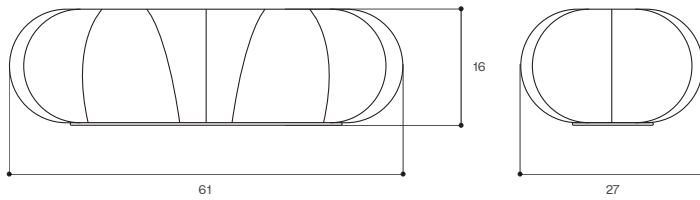

estudio

persona

hole

bench

**product type**  
bench

**materials**  
foam and fabric

**color/finish**  
available in COM or COL

**dimensions**  
60"l x 28"w x 16"h

**weight**  
79 lbs

**environment**  
indoor

handmade in los angeles