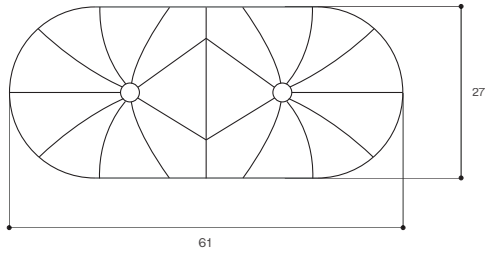

estudio

persona

hole

bench

**product type**  
bench

**materials**  
foam and fabric

**color/finish**  
available in COM or COL

**dimensions**  
60"l x 28"w x 16"h