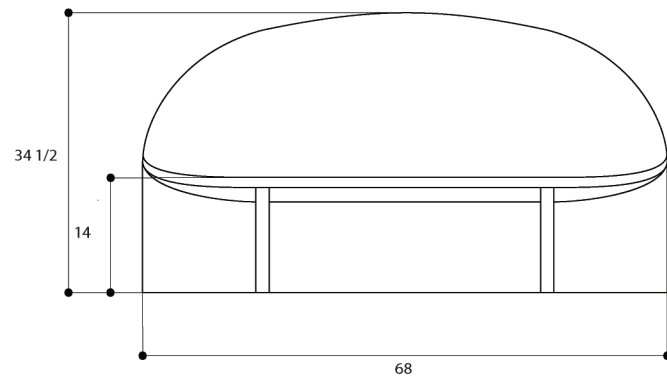

estudio

persona

nido

sofa

product type
sofa

materials
wood, leather

color/finish
white oak, black leather
COM or COL available

dimensions
68"l x 33.5"w x 34.5"h

weight
120 lbs

environment
indoor

handmade in los angeles