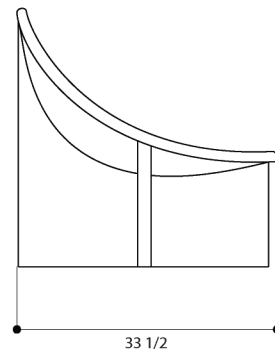

estudio

persona

nido

sofa

product type
sofa

materials
wood, leather

color/finish
white oak, black leather
COM or COL available

dimensions
68"l x 33.5"w x 34.5"h

weight
120 lbs

environment
indoor

handmade in los angeles