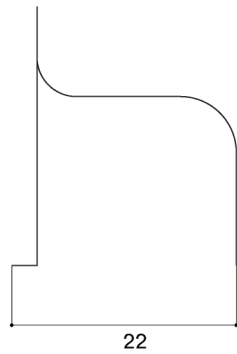

estudio

persona

o

stool

product type
stool

materials
steel

color/finish
blackend stainless steel
COM or COL available

dimensions
24"W x 22"D x 23.25"H

weight
41 lbs

environment
indoor

handmade in los angeles