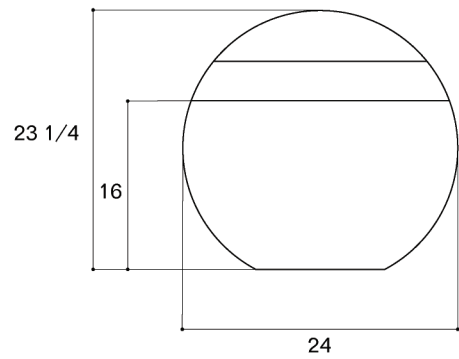

estudio

persona

o

stool

product type
stool

materials
steel

color/finish
blackend stainless steel
COM or COL available

dimensions
24"W x 22"D x 23.25"H