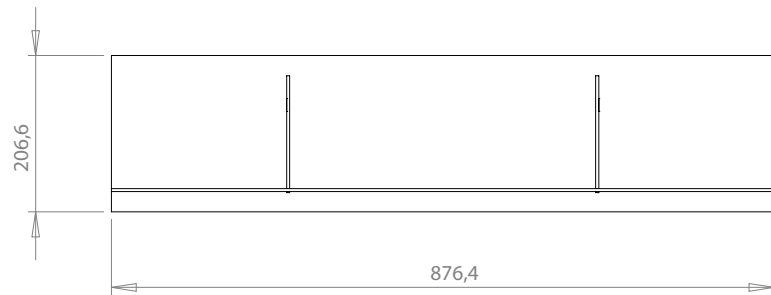

Rivet Shelf S
By Jonas Trampedach

FRAMA

Org. St. Pauls Apotek - Fredericiagade 57 - Copenhagen
frama@framacph.com