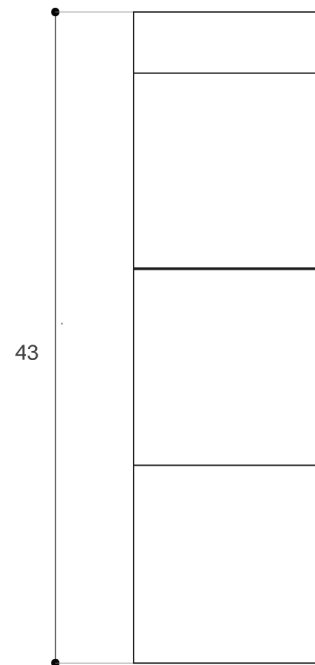

estudio

persona

totem

console

**product type**  
console

**materials**  
wood, concrete

**color/finish**  
solid ash, concrete  
COM or COL available

**dimensions**  
13"Diameter x 43"H

**weight**  
58 lbs

**environment**  
indoor

handmade in los angeles