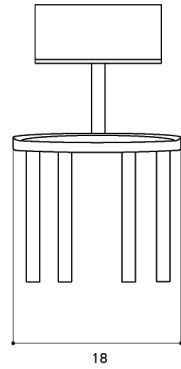

estudio

persona

una

chair

product type
dining chair

materials
wood, and upholstery

color/finish
solid wood/leather upholstery
COM or COL available

dimensions
18"w x 19.5"l x 31.5"h

weight
19 lbs

environment
indoor

handmade in los angeles