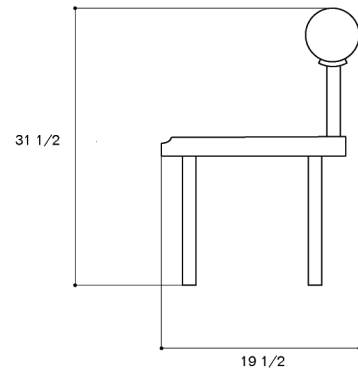

estudio

persona

una

chair

product type
dining chair

materials
wood, and upholstery

color/finish
solid wood/leather upholstery
COM or COL available

dimensions
18"w x 19.5"l x 31.5"h

weight
19 lbs

environment
indoor

handmade in los angeles