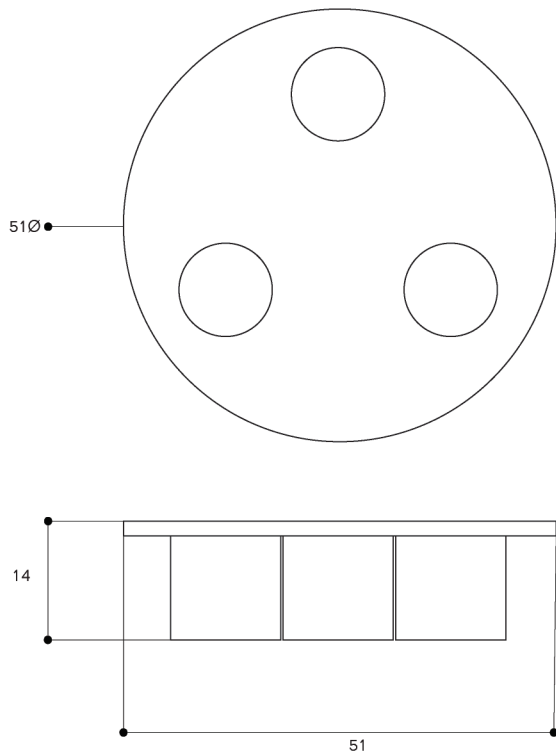

estudio

persona

vassoio

table

**product type**  
coffee table

**materials**  
solid wood

**color/finish**  
walnut  
COM or COL available

**dimensions**  
51"∅ x 14" h

**weight**  
210 lbs

**environment**  
indoor

handmade in los angeles